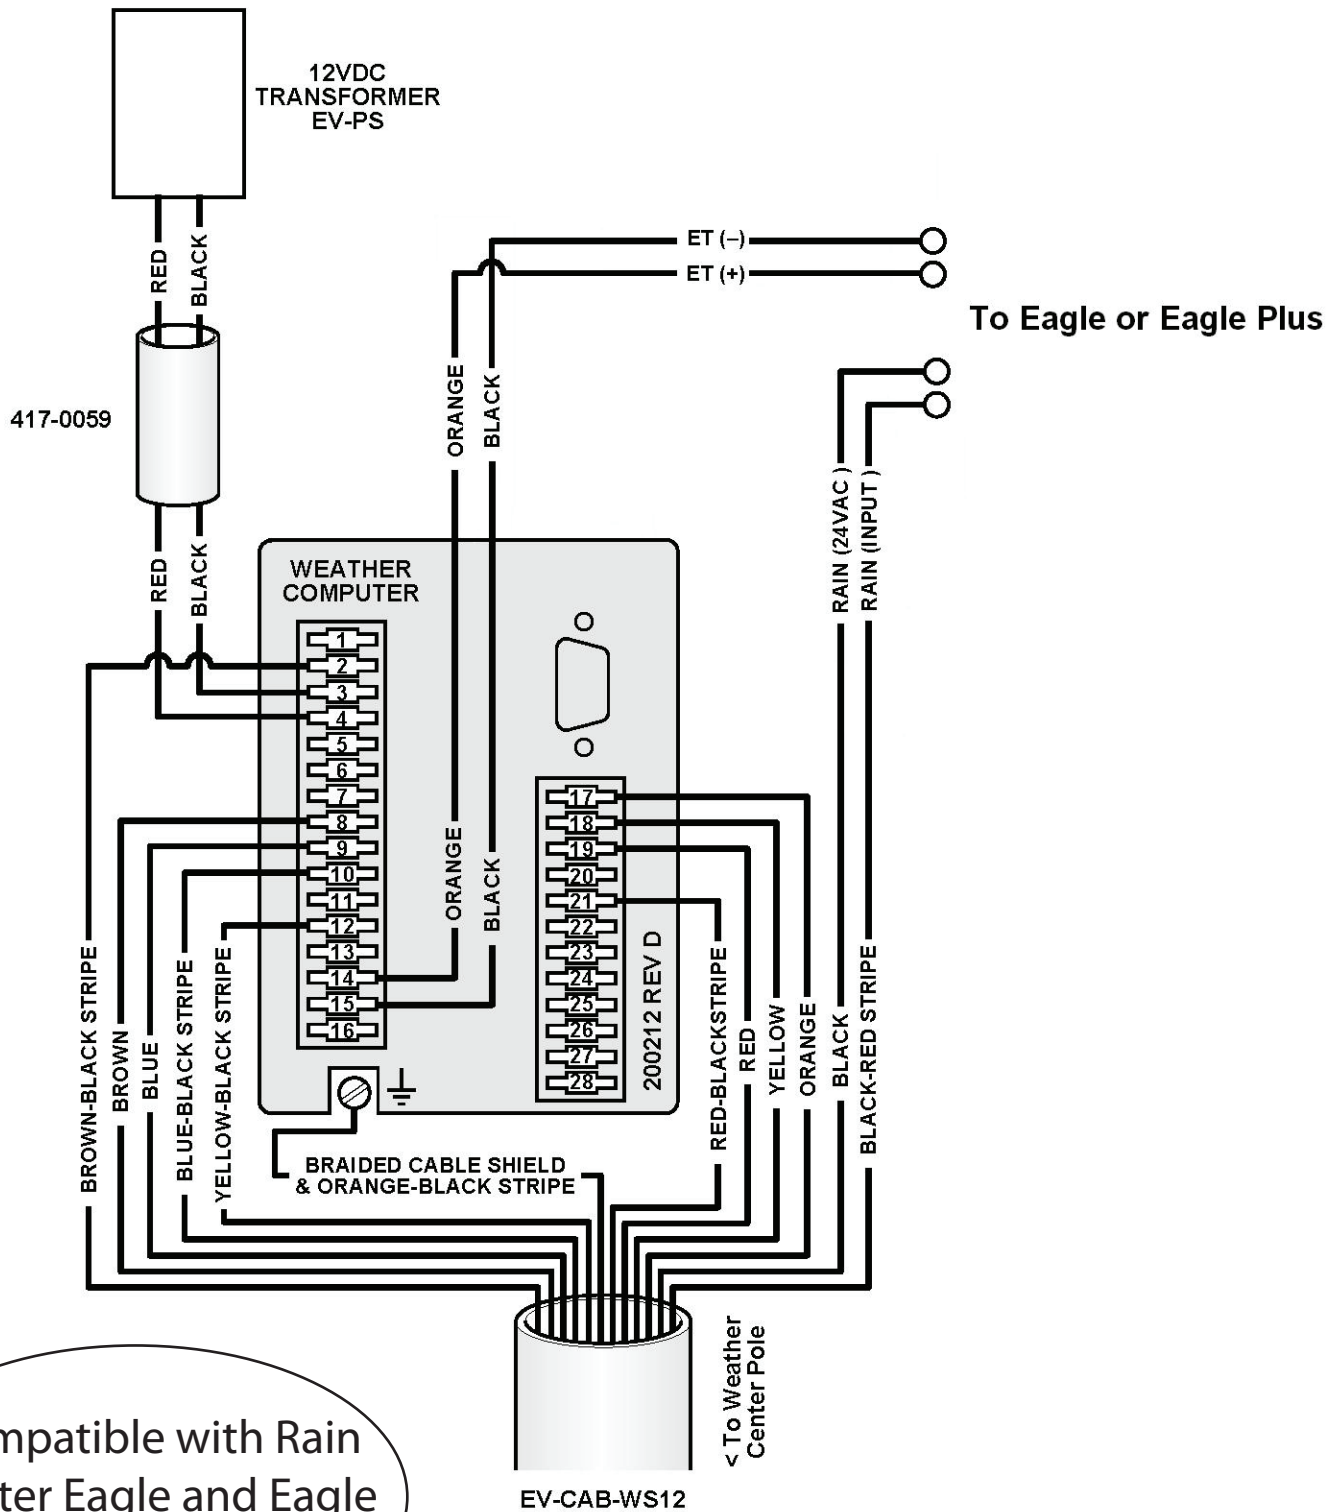

IRRITROL® RAIN MASTER™ EAGLE/EAGLE Plus WIRING DETAIL  
 (FOR WEATHER COMPUTERS AT REV. D AND ABOVE)

Compatible with Rain Master Eagle and Eagle Plus Controllers